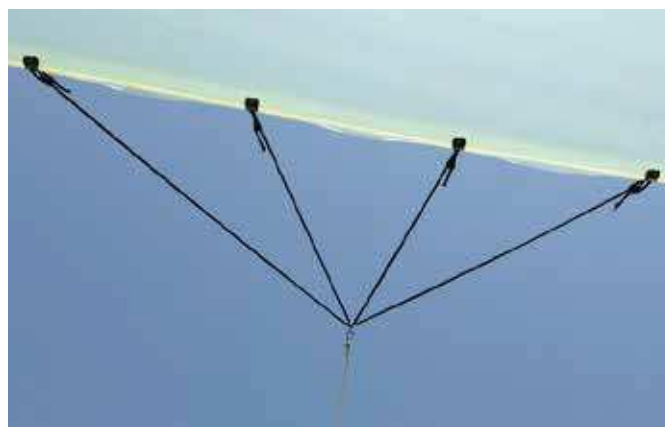

SPIDER 160

- ideal for anti-rain systems
- 4 elephant spring catch, 2 bungee 160cm 8mm pet, 1 metal ring 50mm.

Cod.	Description	Box	Pack.	Pallet
1902-0801	SPIDER 160	-	50	-