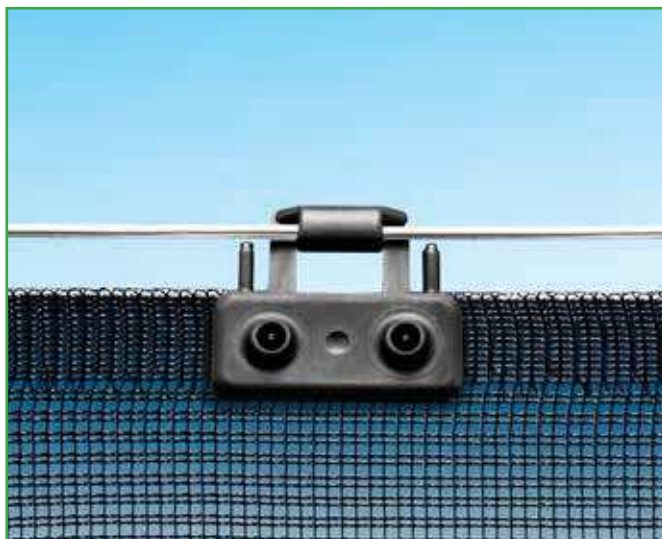

POST CAP QUBO

PE

Features

- ideal for systems with concrete pole, pressure mounting
- it simplifies the mounting operations because it does not need ties, the tongues on the higher part hold the wires in different diameters
- it does not alter the net links
- high resistance to weather distress
- dimensions (6x6): 85x90 mm
- dimensions (7x7): 95x140 mm

Code	Description	Box	Pack.	Pallet
1702-0301	2 POINTS CLIP - BLACK	500	3000	48000
1702-0302	2 POINTS CLIP - GREEN	500	3000	48000

CLIP 2 POINTS

PP

- perfect for windbreak and shadow nets
- high resistance to weather distress
- it can be anchored directly on the wire thanks to the hook located on the upper side
- it can be fixed directly on the pressure net thanks to 2 click points
- perfect for all types of net
- dimensions: 50x45 mm

Code	Description	Box	Pack.	Pallet
1702-0201	CLIP ANCORPLACK	500	2500	40000

CLIP ANCORPLACK

PA

- perfect for wind break and shadow nets
- high resistance to weather distress
- it can be anchored directly on the wire thanks to the hook located on the upper side
- it can be fixed directly on the pressure net thanks to click points
- perfect for all types of net
- dimensions: 130x42 mm