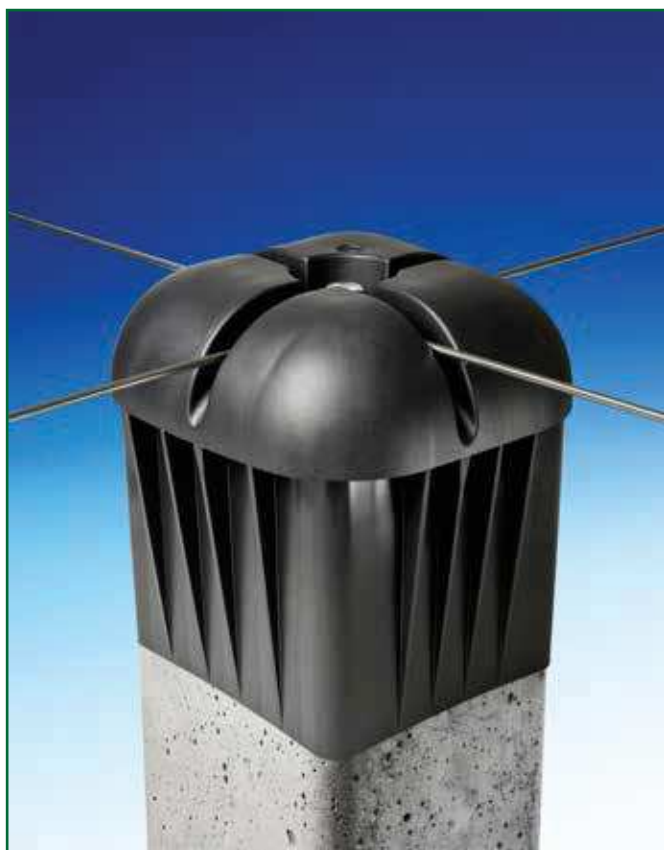

COPRIPALO TESTATA