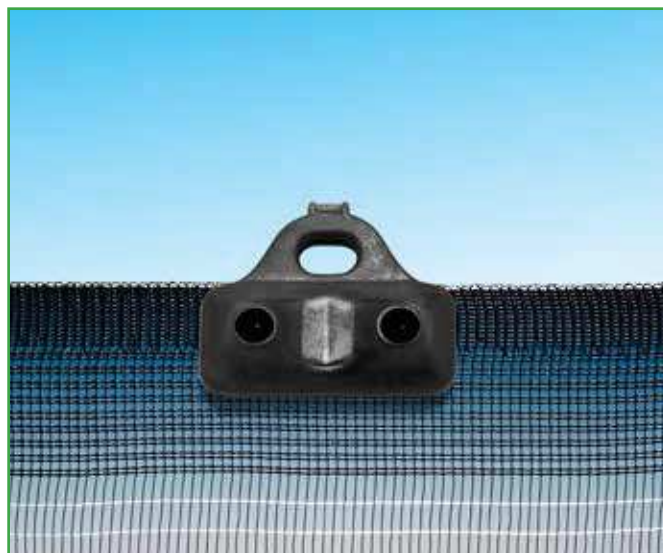

POST CAP QUBO

PE

Features

- ideal for systems with concrete pole, pressure mounting
- it simplifies the mounting operations because it does not need ties, the tongues on the higher part hold the wires in different diameters
- it does not alter the net links
- high resistance to weather distress
- dimensions (6x6): 85x90 mm
- dimensions (7x7): 95x140 mm

Code	Description	Box	Pack.	Pallet
1702-0301	2 POINTS CLIP - BLACK	500	3000	48000
1702-0302	2 POINTS CLIP - GREEN	500	3000	48000

CLIP 2 POINTS

PP

- perfect for windbreak and shadow nets
- high resistance to weather distress
- it can be anchored directly on the wire thanks to the hook located on the upper side
- it can be fixed directly on the pressure net thanks to 2 click points
- perfect for all types of net
- dimensions: 50x45 mm