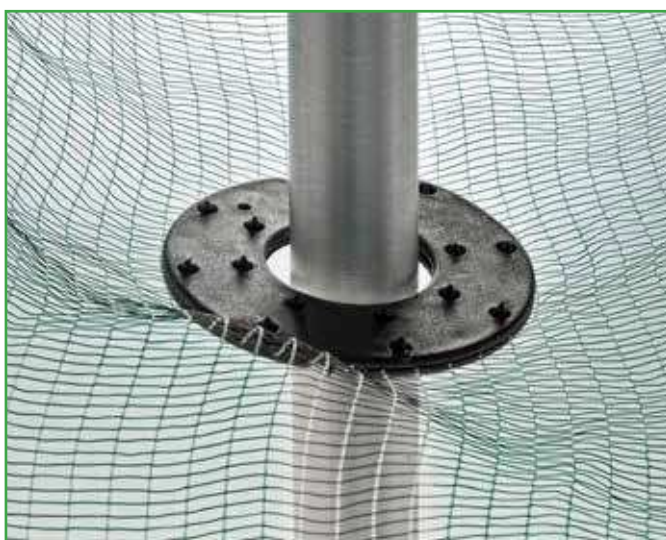

FILM.NET JOINER CLIP

- perfect for matching, linking and fixing nets
- high resistance to weather distress
- it can have a pressure fixing
- it perfectly connects 2 overlapped nets
- perfect for all kinds of net

• dimensions: 80x27 mm

Code	Description	Box	Pack.	Pallet
1702-0602	FILM.NET JOINER CLIP	500	3000	48000

PP

RING CLIP

- it protects the net from wearing and tearing
- it can have a pressure fixing on the net
- perfect for all types of net
- perfect for antifrost and irrigation systems

• dimensions: 100 mm - hole 45 mm

Code	Description	Box	Pack.	Pallet
1702-0701	RING CLIP	150	750	12000

PP

CLIP H

- perfect for shadow-net and anti insect net
- dimensions: 55x33 mm - hall Ø 11 mm

Cod.	Description	Box	Pack.	Pallet
1702-0507	CLIP H	250	1000	24000

PA