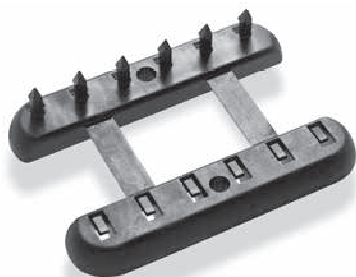

PA

R

Code	Description	Box	Pack.	Pallet
1702-0802	CLIP ROLLE 2	200	800	12800