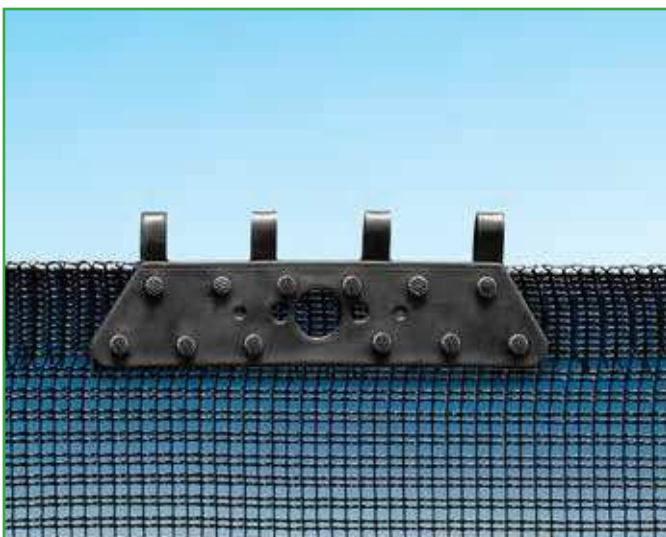

CLIP 12 POINTS