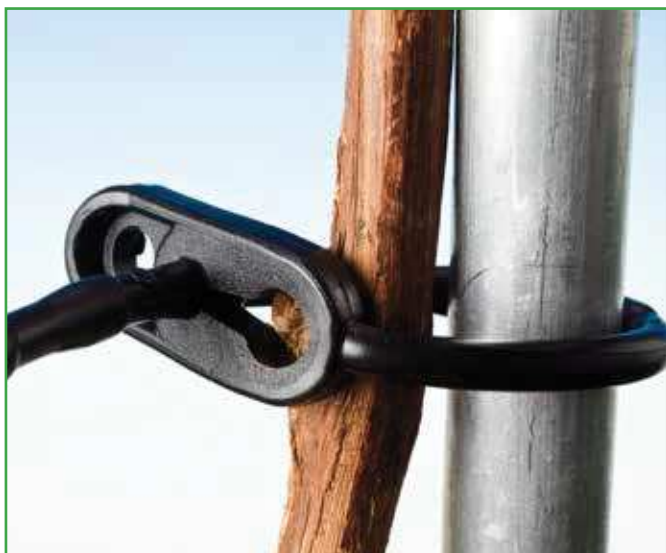

BAND LEGO

PVC

Cod.	Description	Box	Pack.	Pallet
2202-0219	LEGO BAND 19 CM	500	5000	120000
2202-0226	LEGO BAND 26 CM	500	4000	96000
2202-0239	LEGO BAND 39 CM	200	2000	48000

BAND GUYOT

PP

Cod.	Description	Box	Pack.	Pallet
2202-0301	GUYOT BAND 12 CM	1000	8000	192000

W - K HOOK

PA

Cod.	Description	Box	Pack.	Pallet
2201-0303	W HOOK - 6,5 CM FOR 2-3 MM WIRES	2000	20000	480000
2201-0304	W2 HOOK - 9,5 CM FOR 2,5 - 3,5 MM WIRES	1000	10000	240000
2201-0301	K HOOK - 5,5 CM	5000	5000	-