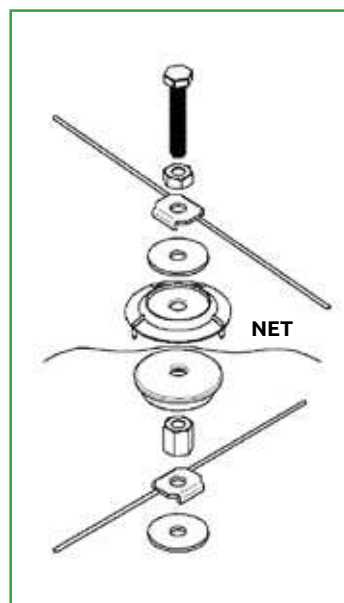

SPARE PARTS AND SCREWS

Cod.	Description	Box
SCREWS FOR FLAT NET		
2009-0124	Screw 10x50	10
2008-0009	Nut M10	10
2008-0010	Shell nut M10x20	10
2003-0011	Flat band 10x40x2,5	10
2006-0014	Bent band 26x30	10
1807-0719	Net-stop clip in PP	10
1807-0717	Closing drilled tap in PP	10
1807-0718	Hoop in PP	10
2008-0016	Special Nut M6	10
2009-0156	Special Screw 6x20	10
2009-0158	Screw 10x80	10
2006-0038	Collar 32 / 35mm (optional)	32

SCREWS FOR "CAPANNINA"		
2008-0009	Nut M10	10
2003-0011	Flat band 10x40x2,5	10
2006-0014	Bent band 26x30	10
1807-0720	Closed tap for closing in PP	10

SCREWS FOR POST CAP QUBO		
1807-1223	Band PA dim. 44x10,5x7	10
2006-0014	Bent band 26x30	10
2009-0154	Screw 10x30	10

Cod.	Description	Box
SCREWS FOR POST CAP 14X14		
2003-0011	Flat band 10x40x2,5	10
2006-0014	Bent band 26x30	10
2009-0154	Screw 10x30	10
SCREWS FOR 12CM POST CAP WITH CROSS		
1807-0603	Screw mordant M8x80	10
1807-0605	Band 12x36	10
2006-0014	Bent band 26x30	10
1807-0602	Plastic tap	10

SCREWS FOR MORSA CLIP		
2009-0159	Screw 6x24	500
2009-0143	Screw 6x30	500

MORDANTS FOR CP RENO		
2009-0126	Screwed joint 10x100 (standard)	32
2009-0146	Screwed joint 10x120 (upon request)	32

SCREWS FOR FLAT NET