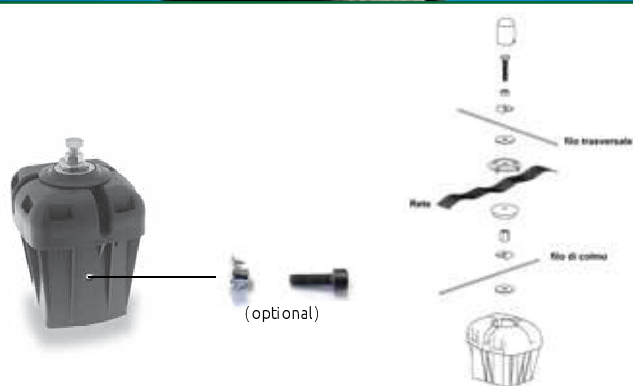

POST CAP MONVISO

Features

PP

- indicated for every kind of hail system with concrete pole
- it simplifies the mounting operations thanks to the tab of the iron wire on the top
- it allows the mounting of the optional side protection to defend the net even later
- available both with screws for flat net and for "capannina"
- to avoid troubles when placing orders please write the name of the pole producer
- dimensions (7x7 – 8x8,5): 125x115x135 mm
- dimensions (8,5x8,5 - 9x9): 150x130x140 mm
- dimensions (10x12): 160x135x180 mm