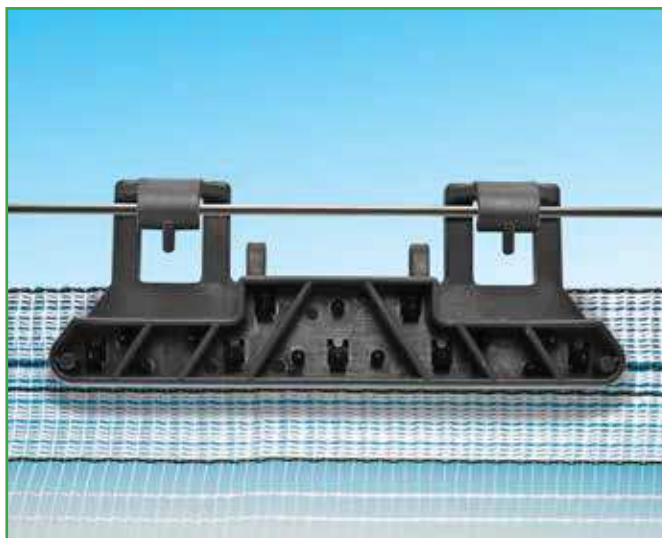

CLIP ANCORPLACK 2