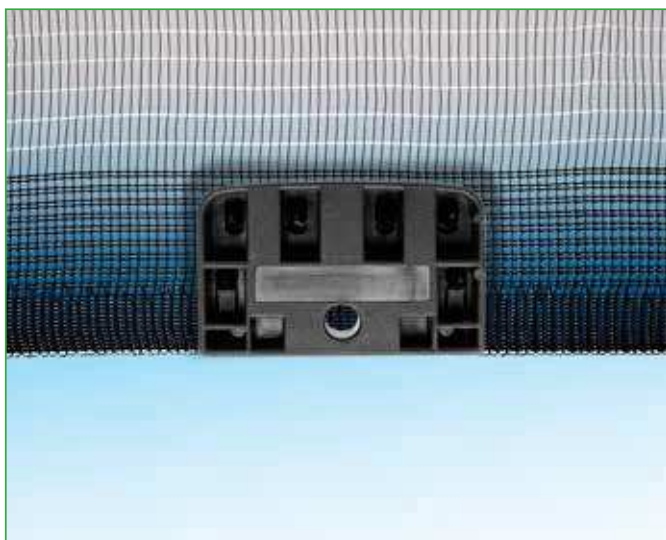

CLIP RIVA JR