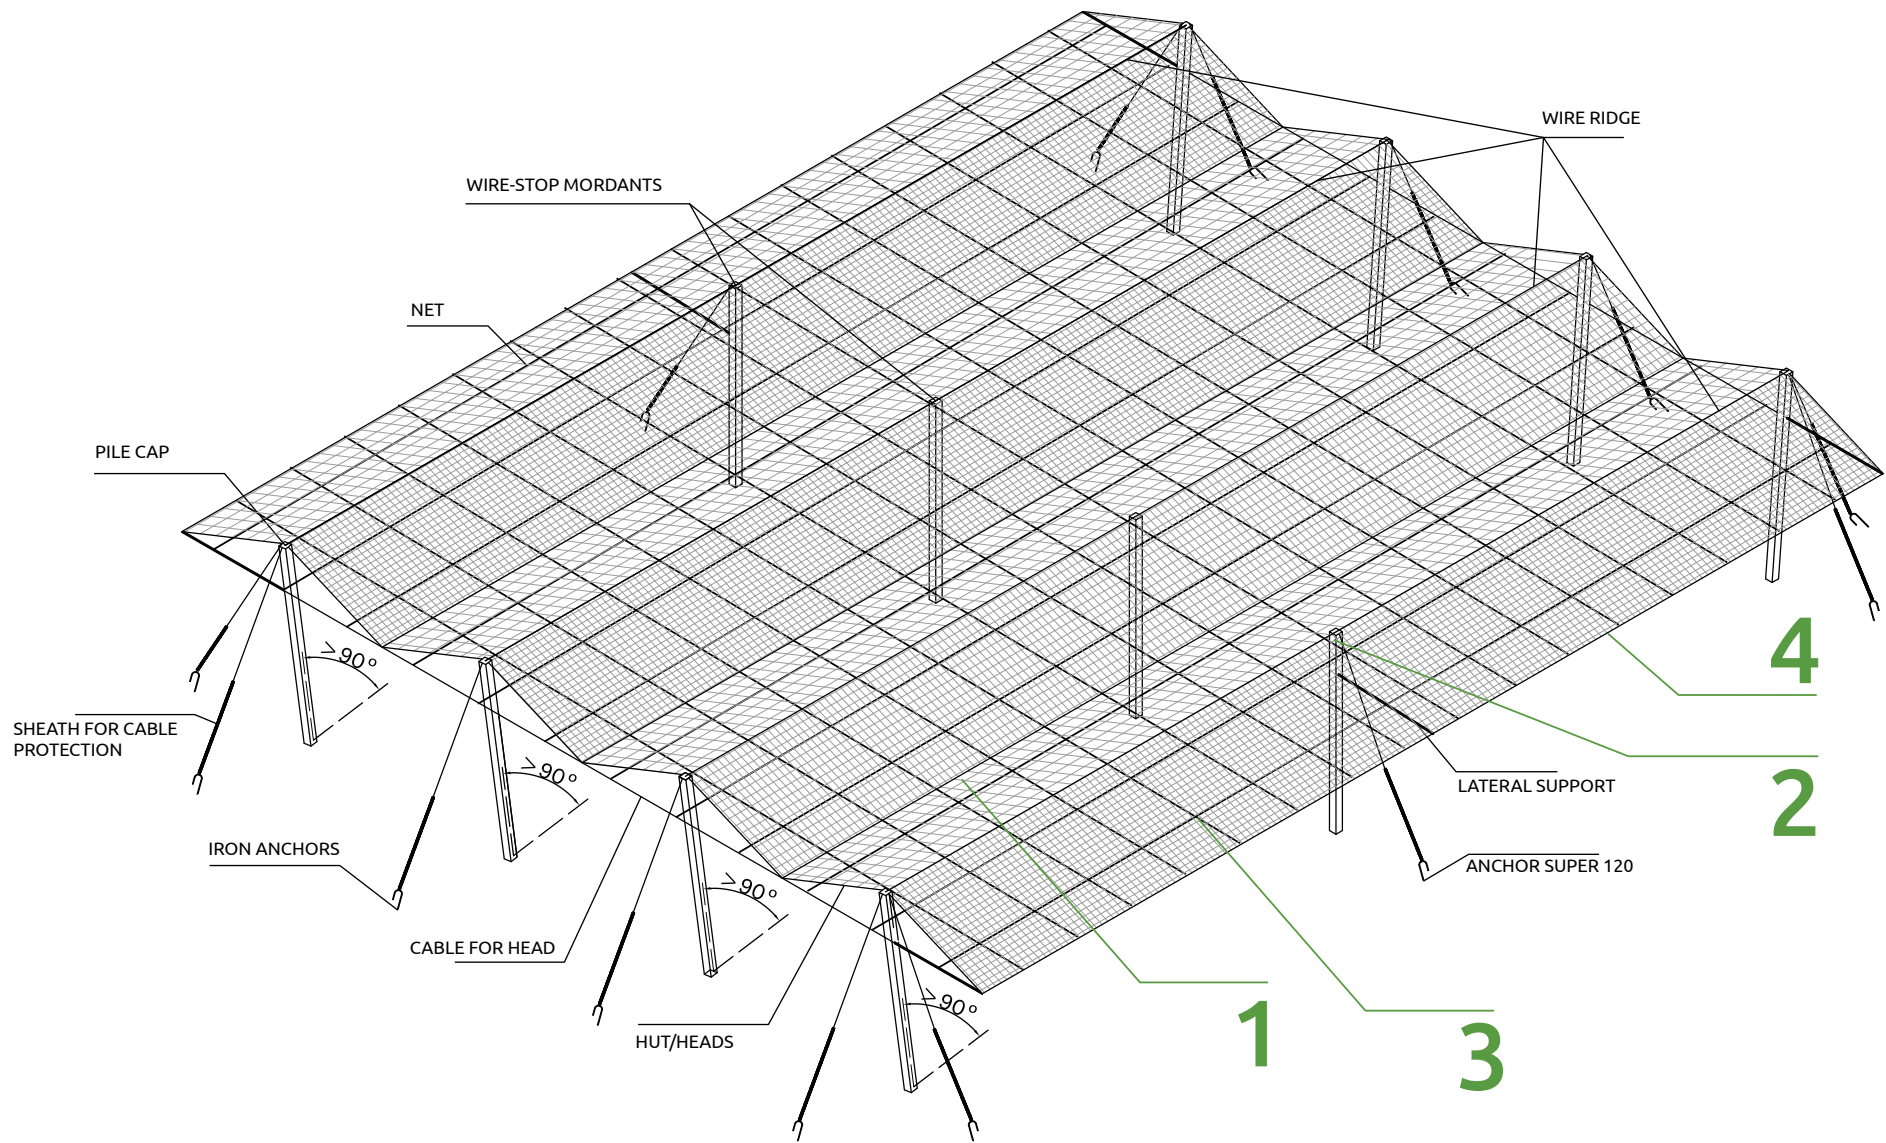

SCREWS FOR FLAT NET

SCREWS FOR "CAPANNINA"

QUBO SCREWS

SCREWS FOR 12CM POLE-CAP WITH CROSS