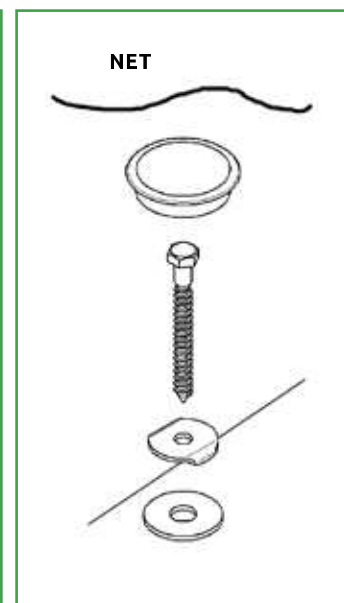

SCREWS FOR 12CM POLE-CAP WITH CROSS