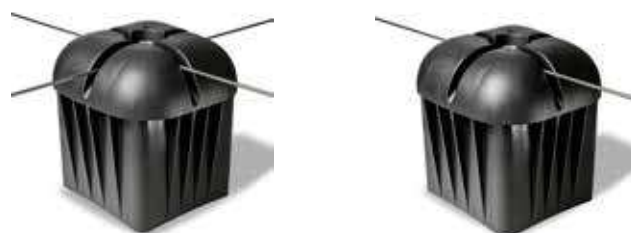

POST CAP MONVISO

Features

PP

- indicated for every kind of hail system with concrete pole
- it simplifies the mounting operations thanks to the tab of the iron wire on the top
- it allows the mounting of the optional side protection to defend the net even later
- available both with screws for flat net and for "capannina"
- to avoid troubles when placing orders please write the name of the pole producer
- dimensions (7x7 – 8x8,5): 125x115x135 mm
- dimensions (8,5x8,5 - 9x9): 150x130x140 mm
- dimensions (10x12): 160x135x180 mm

COPRIPALO TESTATA

Features

PP

- indicate for every kind of antihail system with concrete pole
- available both with or without screws
- dimensions: 185x180x195 mm

Cod.	Description	Box	Pack.	Pallet
1807-0740	POST CAP 14X14 (NO SCREWS)	-	8	192
1807-0741	SCREWS (3 PCS)	-	8	4800

PP

- indicate for every kind of antihail system with concrete pole
- available both with or without screws
- it simplifies the mounting operations thanks to the screws in only 4 pieces
- dimensions: 160x115x120 mm

POST CAP QUBO

PE

Features

- ideal for systems with concrete pole, pressure mounting
- it simplifies the mounting operations because it does not need ties, the tongues on the higher part hold the wires in different diameters
- it does not alter the net links
- high resistance to weather distress
- dimensions (6x6): 85x90 mm
- dimensions (7x7): 95x140 mm