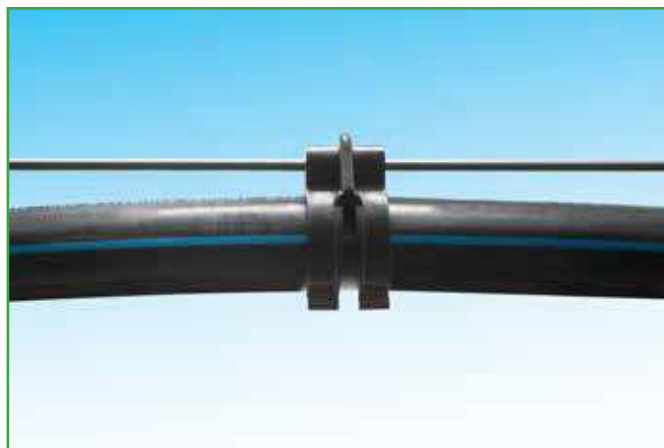

PVC

Cod.	Description	Box	Pack.	Pallet
1704-0216	CLIPS FOR IRRIG. PIPE 16MM	250	3000	72000
1704-0220	CLIPS FOR IRRIG. PIPE 20MM	250	2500	60000
1704-0225	CLIPS FOR IRRIG. PIPE 25MM	250	1500	36000
1704-0232	CLIPS FOR IRRIG. PIPE 32MM	250	1250	30000

CLIPS FOR IRRIGATION PIPE