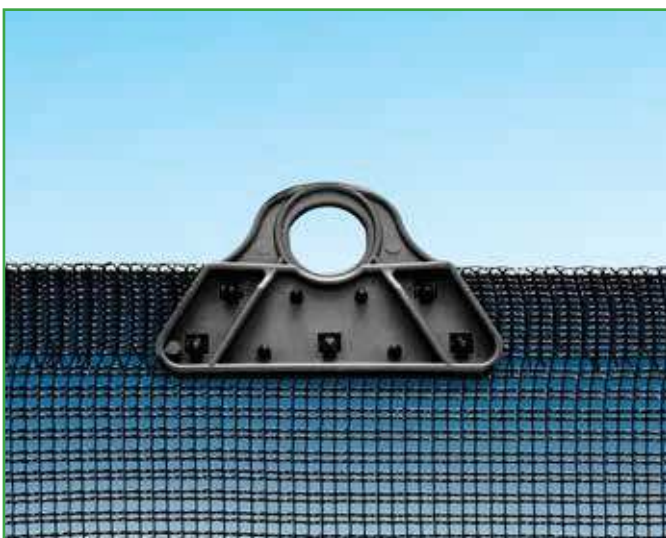

CLIP MAGNUM

PA

Code	Description	Box	Pack.	Pallet
1702-0501	CLIP MAGNUM PA	200	800	12800

CLIP NIÑA

PA

Code	Description	Box	Pack.	Pallet
1702-0505	CLIP NIÑA	250	1000	24000

CLIP 12 POINTS

PP

Code	Description	Box	Pack.	Pallet
1702-0402	CLIP 12 POINTS	250	1500	24000