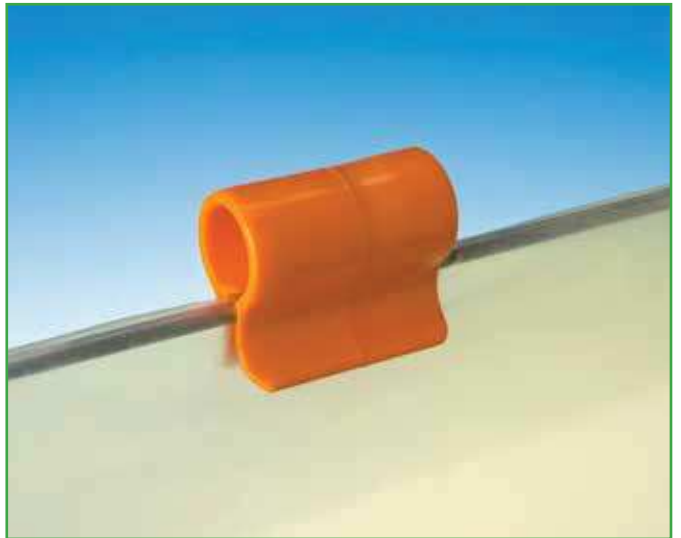

PA

Cod.	Description	Box	Pack.	Pallet
1804-0406	AMO HOOK	500	3000	72000
1804-0411	AMO HOOKS	1500	1500	36000

AMO HOOK

PVC

Cod.	Description	Box	Pack.	Pallet
1701-0202	CLIP OMEGA	500	2000	48000

CLIP OMEGA

PA

Cod.	Description	Box	Pack.	Pallet
1701-0102	SAFETY BAND	100	500	12000

SAFETY BAND