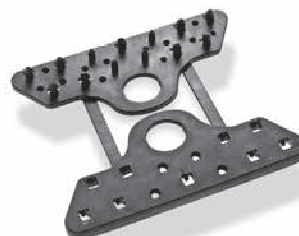

SEWING NAIL

CLIPS

CLIP MAGNUM

PA

Code	Description	Box	Pack.	Pallet
1702-0501	CLIP MAGNUM PA	200	800	12800

CLIP NIÑA

PA

Code	Description	Box	Pack.	Pallet
1702-0505	CLIP NIÑA	250	1000	24000

CLIP 12 POINTS

PP

Code	Description	Box	Pack.	Pallet
1702-0402	CLIP 12 POINTS	250	1500	24000

PP

- high resistance to weather distress
- it can have a pressure fixing thanks to 2 click points
- perfect for all types of net
- dimensions: 50x45 mm