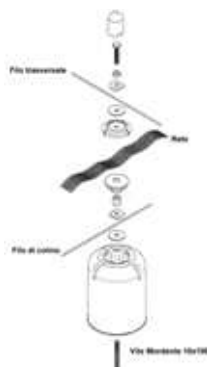

Features

- indicated for flat hail systems with wooden pole
- it simplifies the mounting operation thanks to the screws for the locking of the iron wire on the top longitudinal wire
- available both with screws for flat net and for "capannina" (single screw)
- it does not alter the net links
- dimensions (10-12 cm): 130x180 mm
- dimensions (16 cm): 180x220 mm

Cod.	Description	Box	Pack.	Pallet
1807-0903	POST CAP RENO Ø 10 CM	-	32	512
1807-0901	POST CAP RENO Ø 12 CM	-	32	512
1807-0904	POST CAP RENO Ø 16 CM	-	32	512
1807-0722	DOUBLE SCREWS FOR FLAT NET (10PCS.)	32	128	-
1807-0708	SINGLE SCREWS FOR "CAPANNINA" (4PCS.)	32	320	-