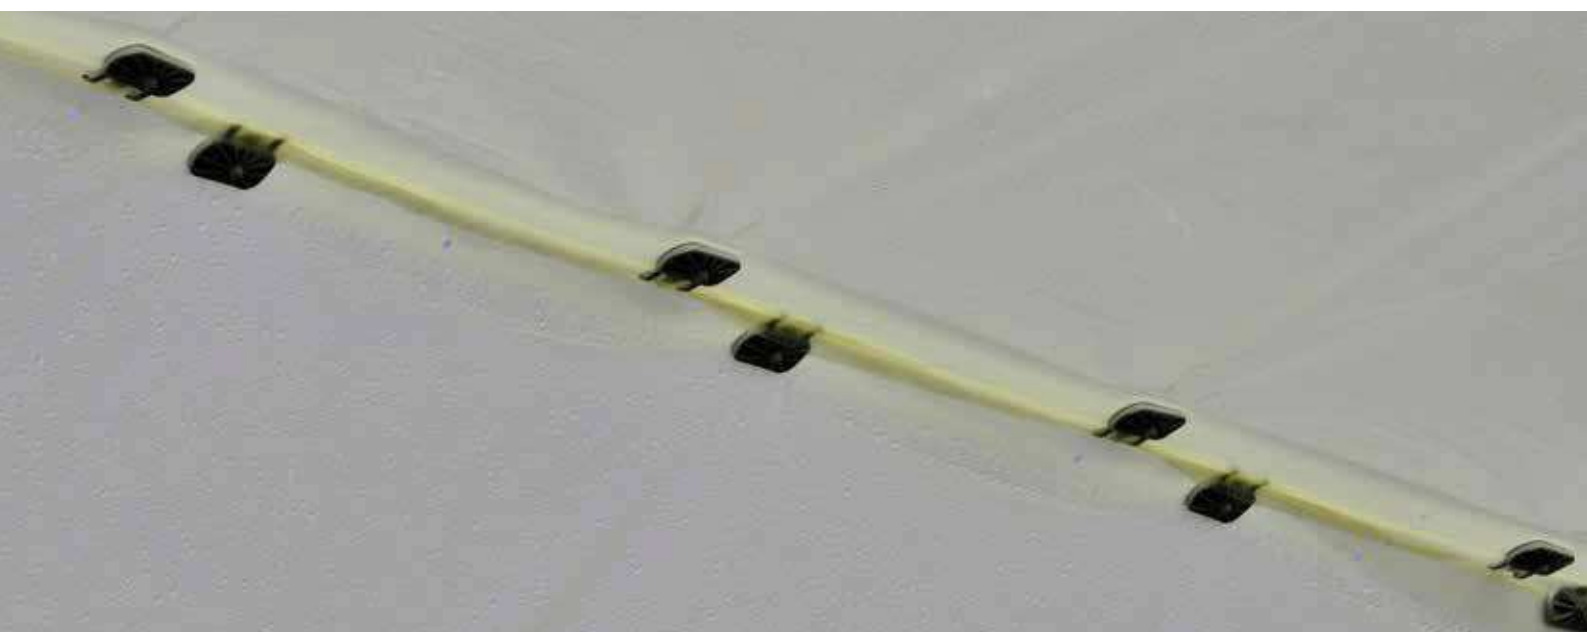

1701-0304
1701-0307

1701-0303
1701-0308